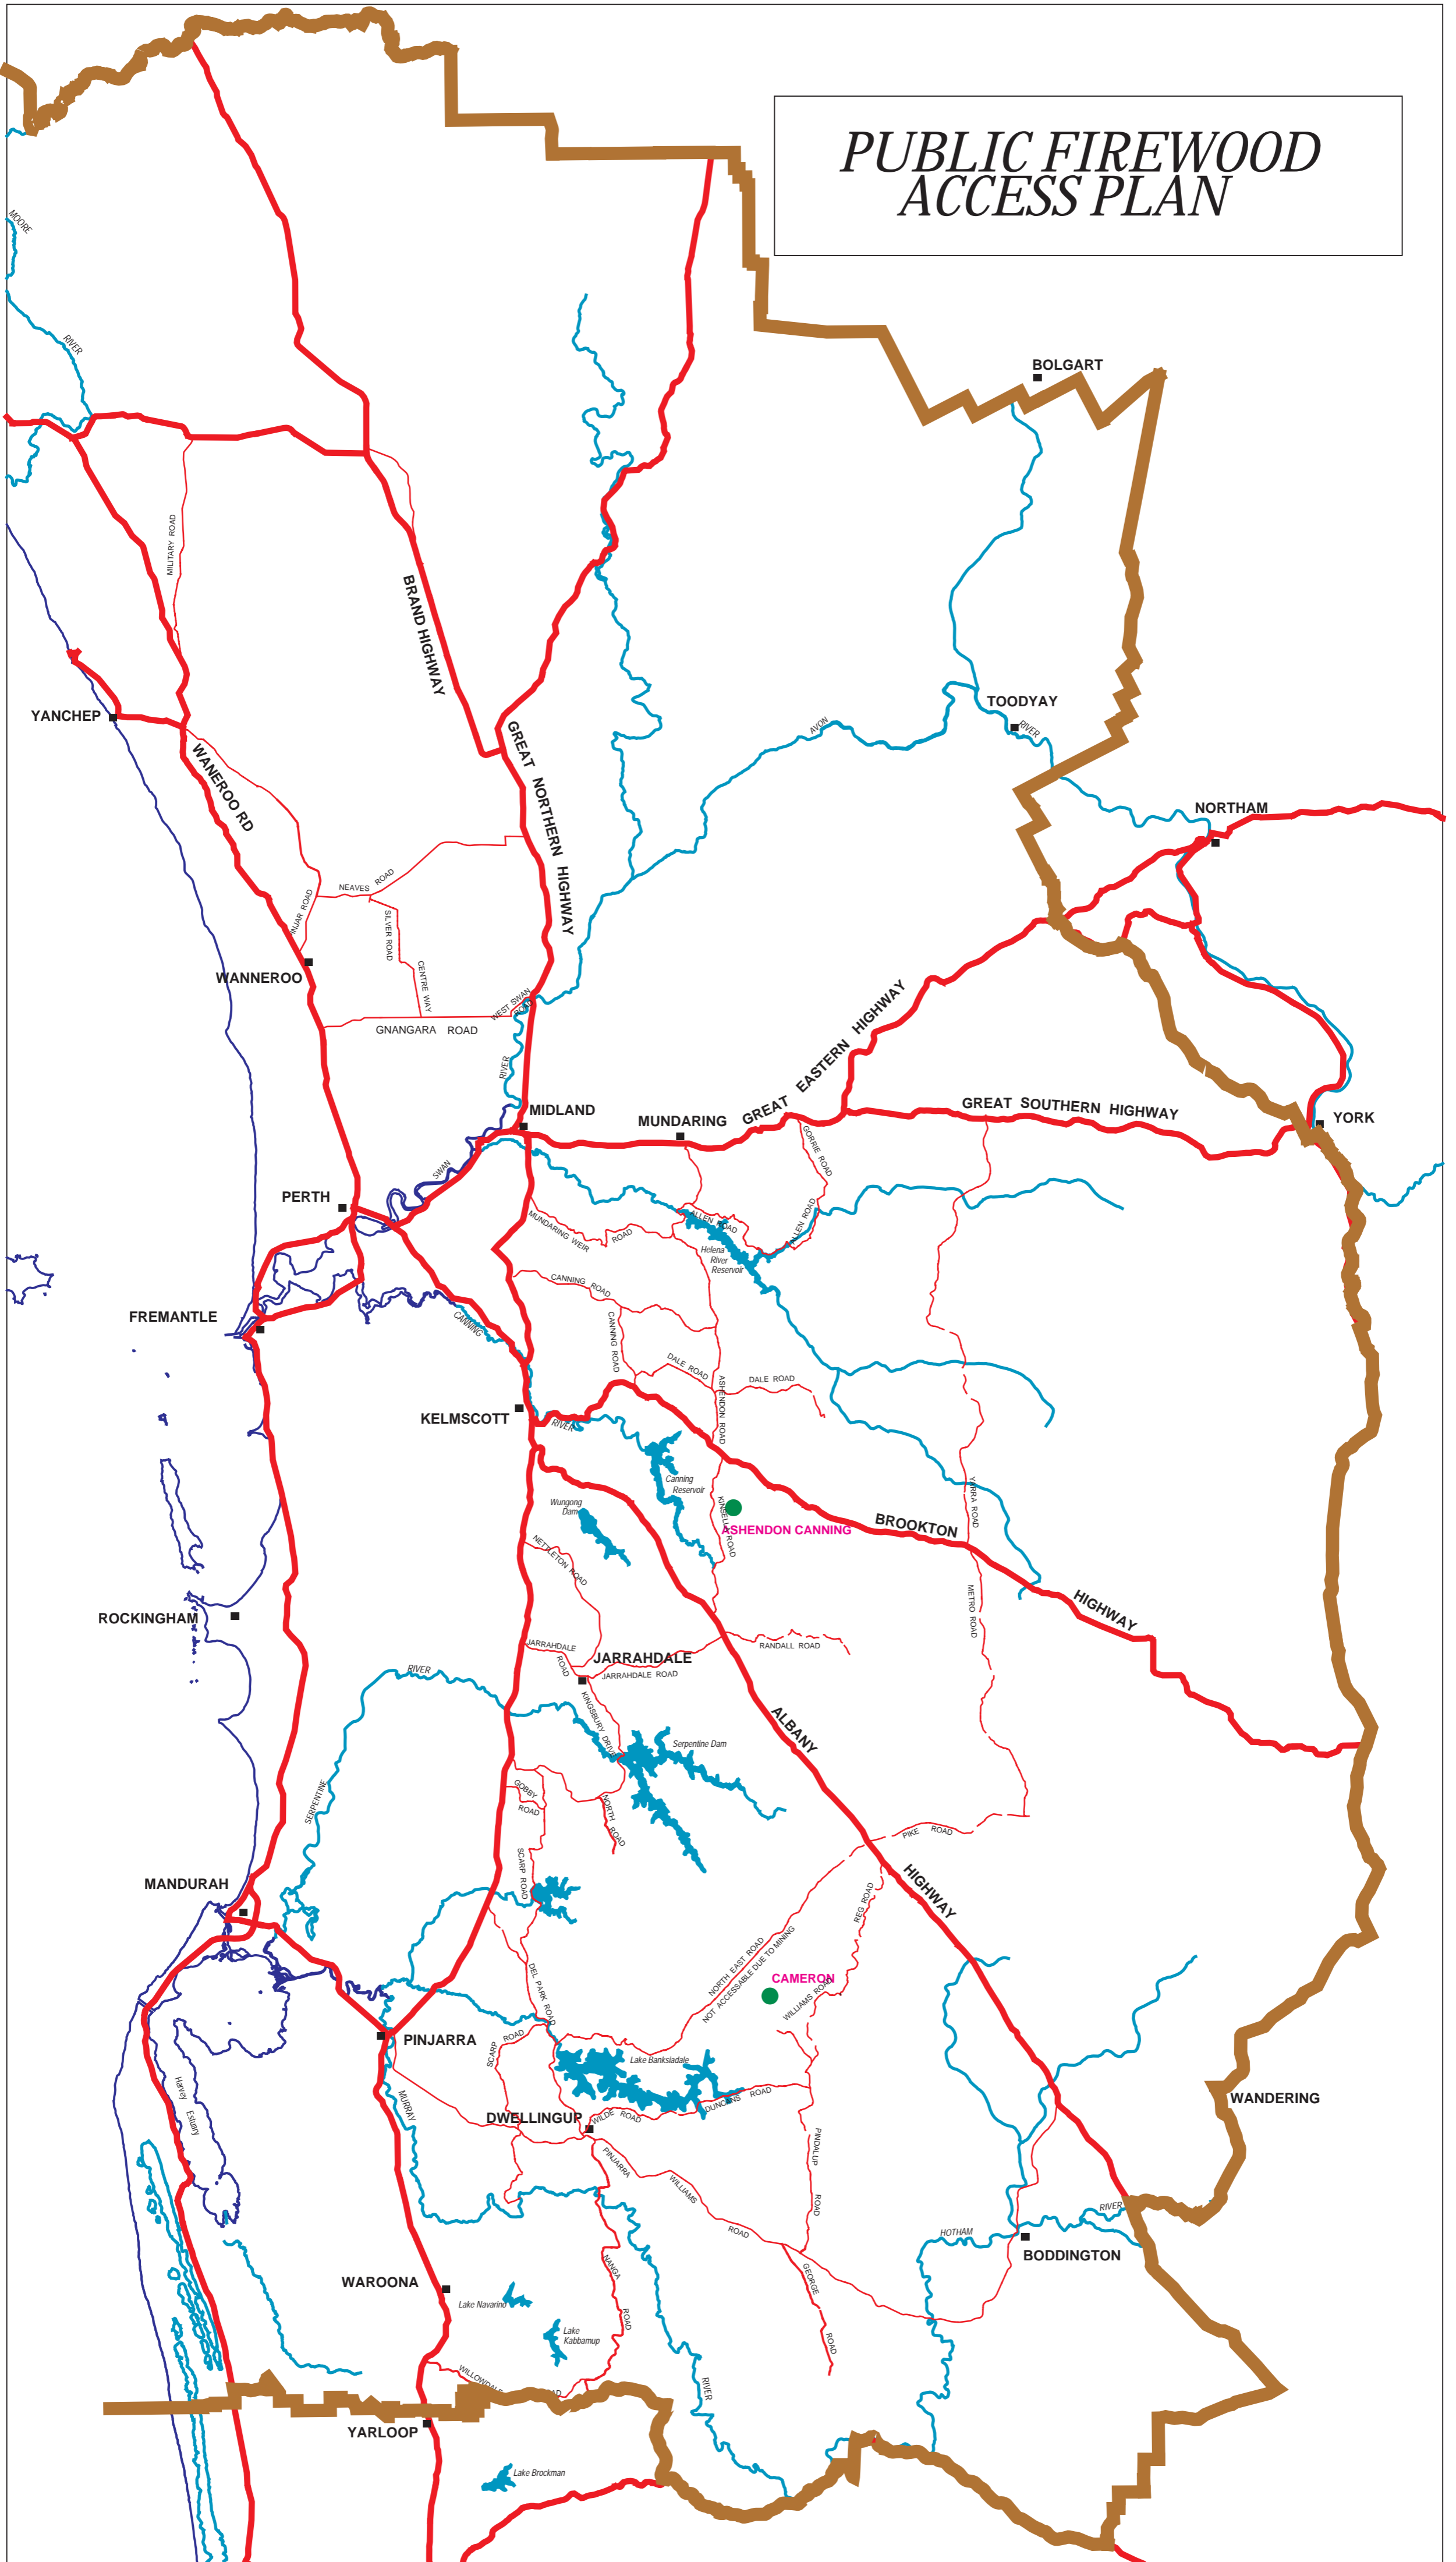

PUBLIC FIREWOOD ACCESS PLAN

SWAN REGION - Winter 2019

● FEE PAYABLE Public Firewood Areas