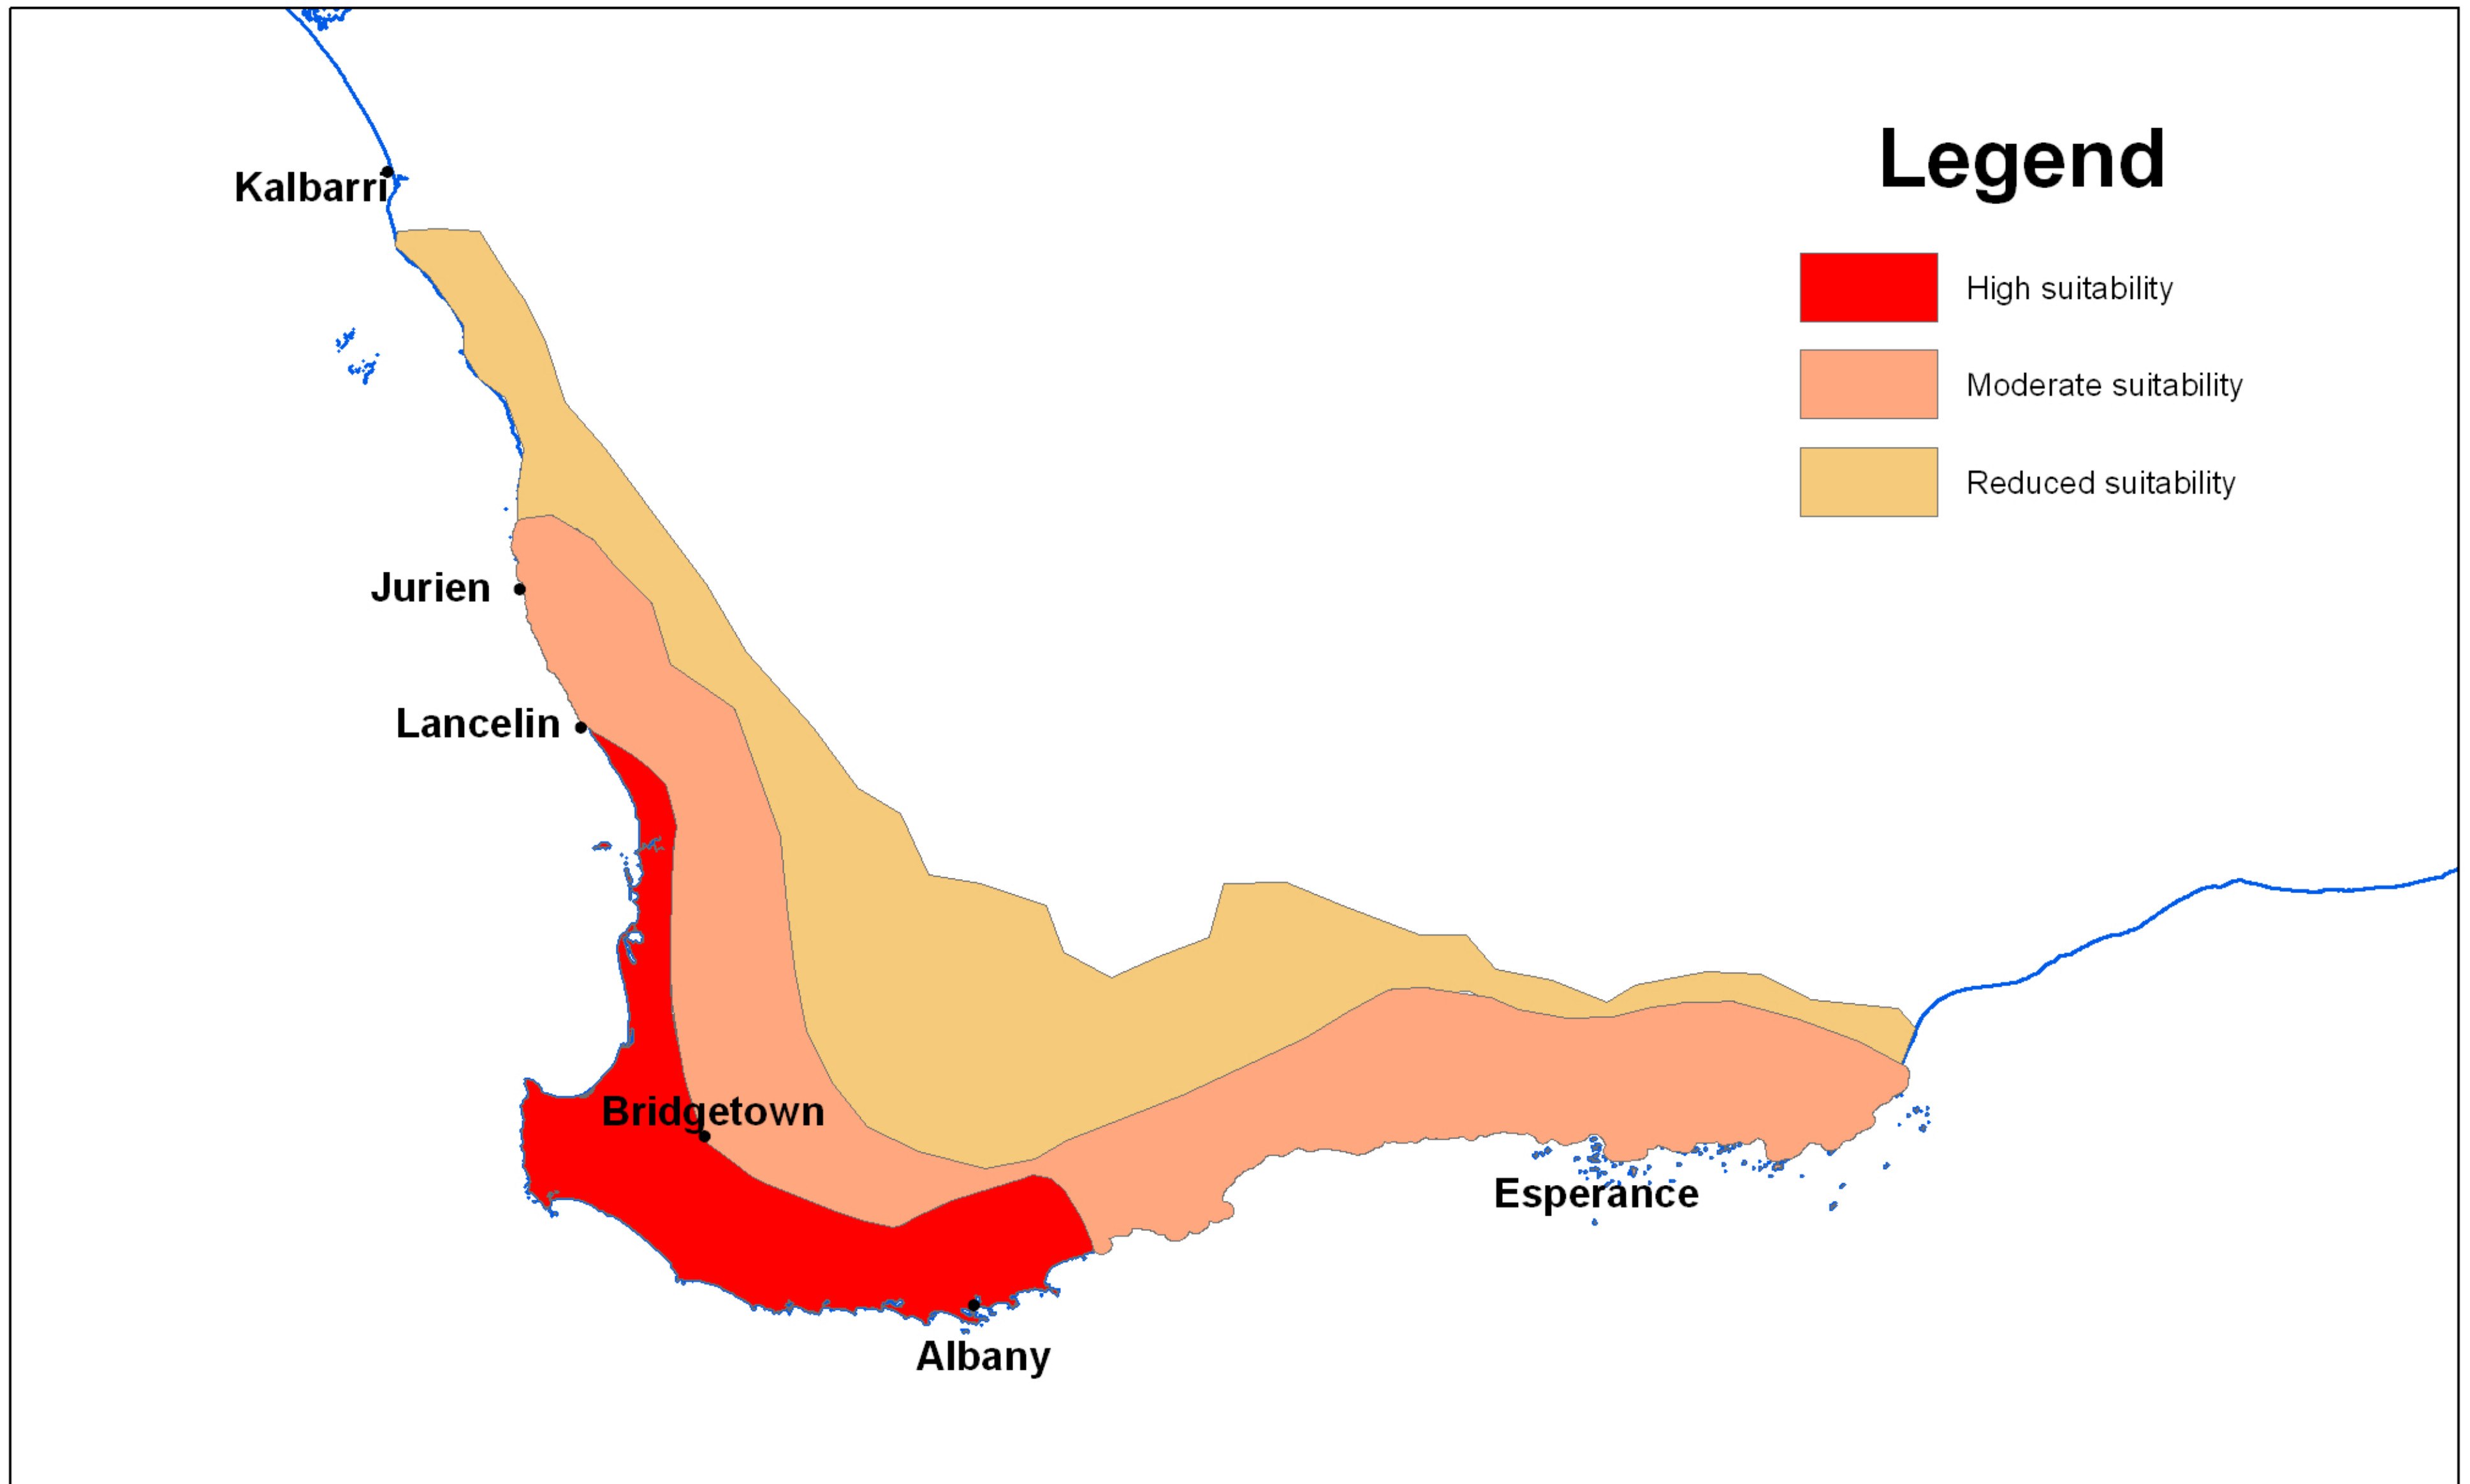

# Myrtle Rust Climatic Suitability

Climate suitability map for Myrtle rust in the south west of Western Australia.  
Produced using data provided by Darren Kriticos, CSIRO.