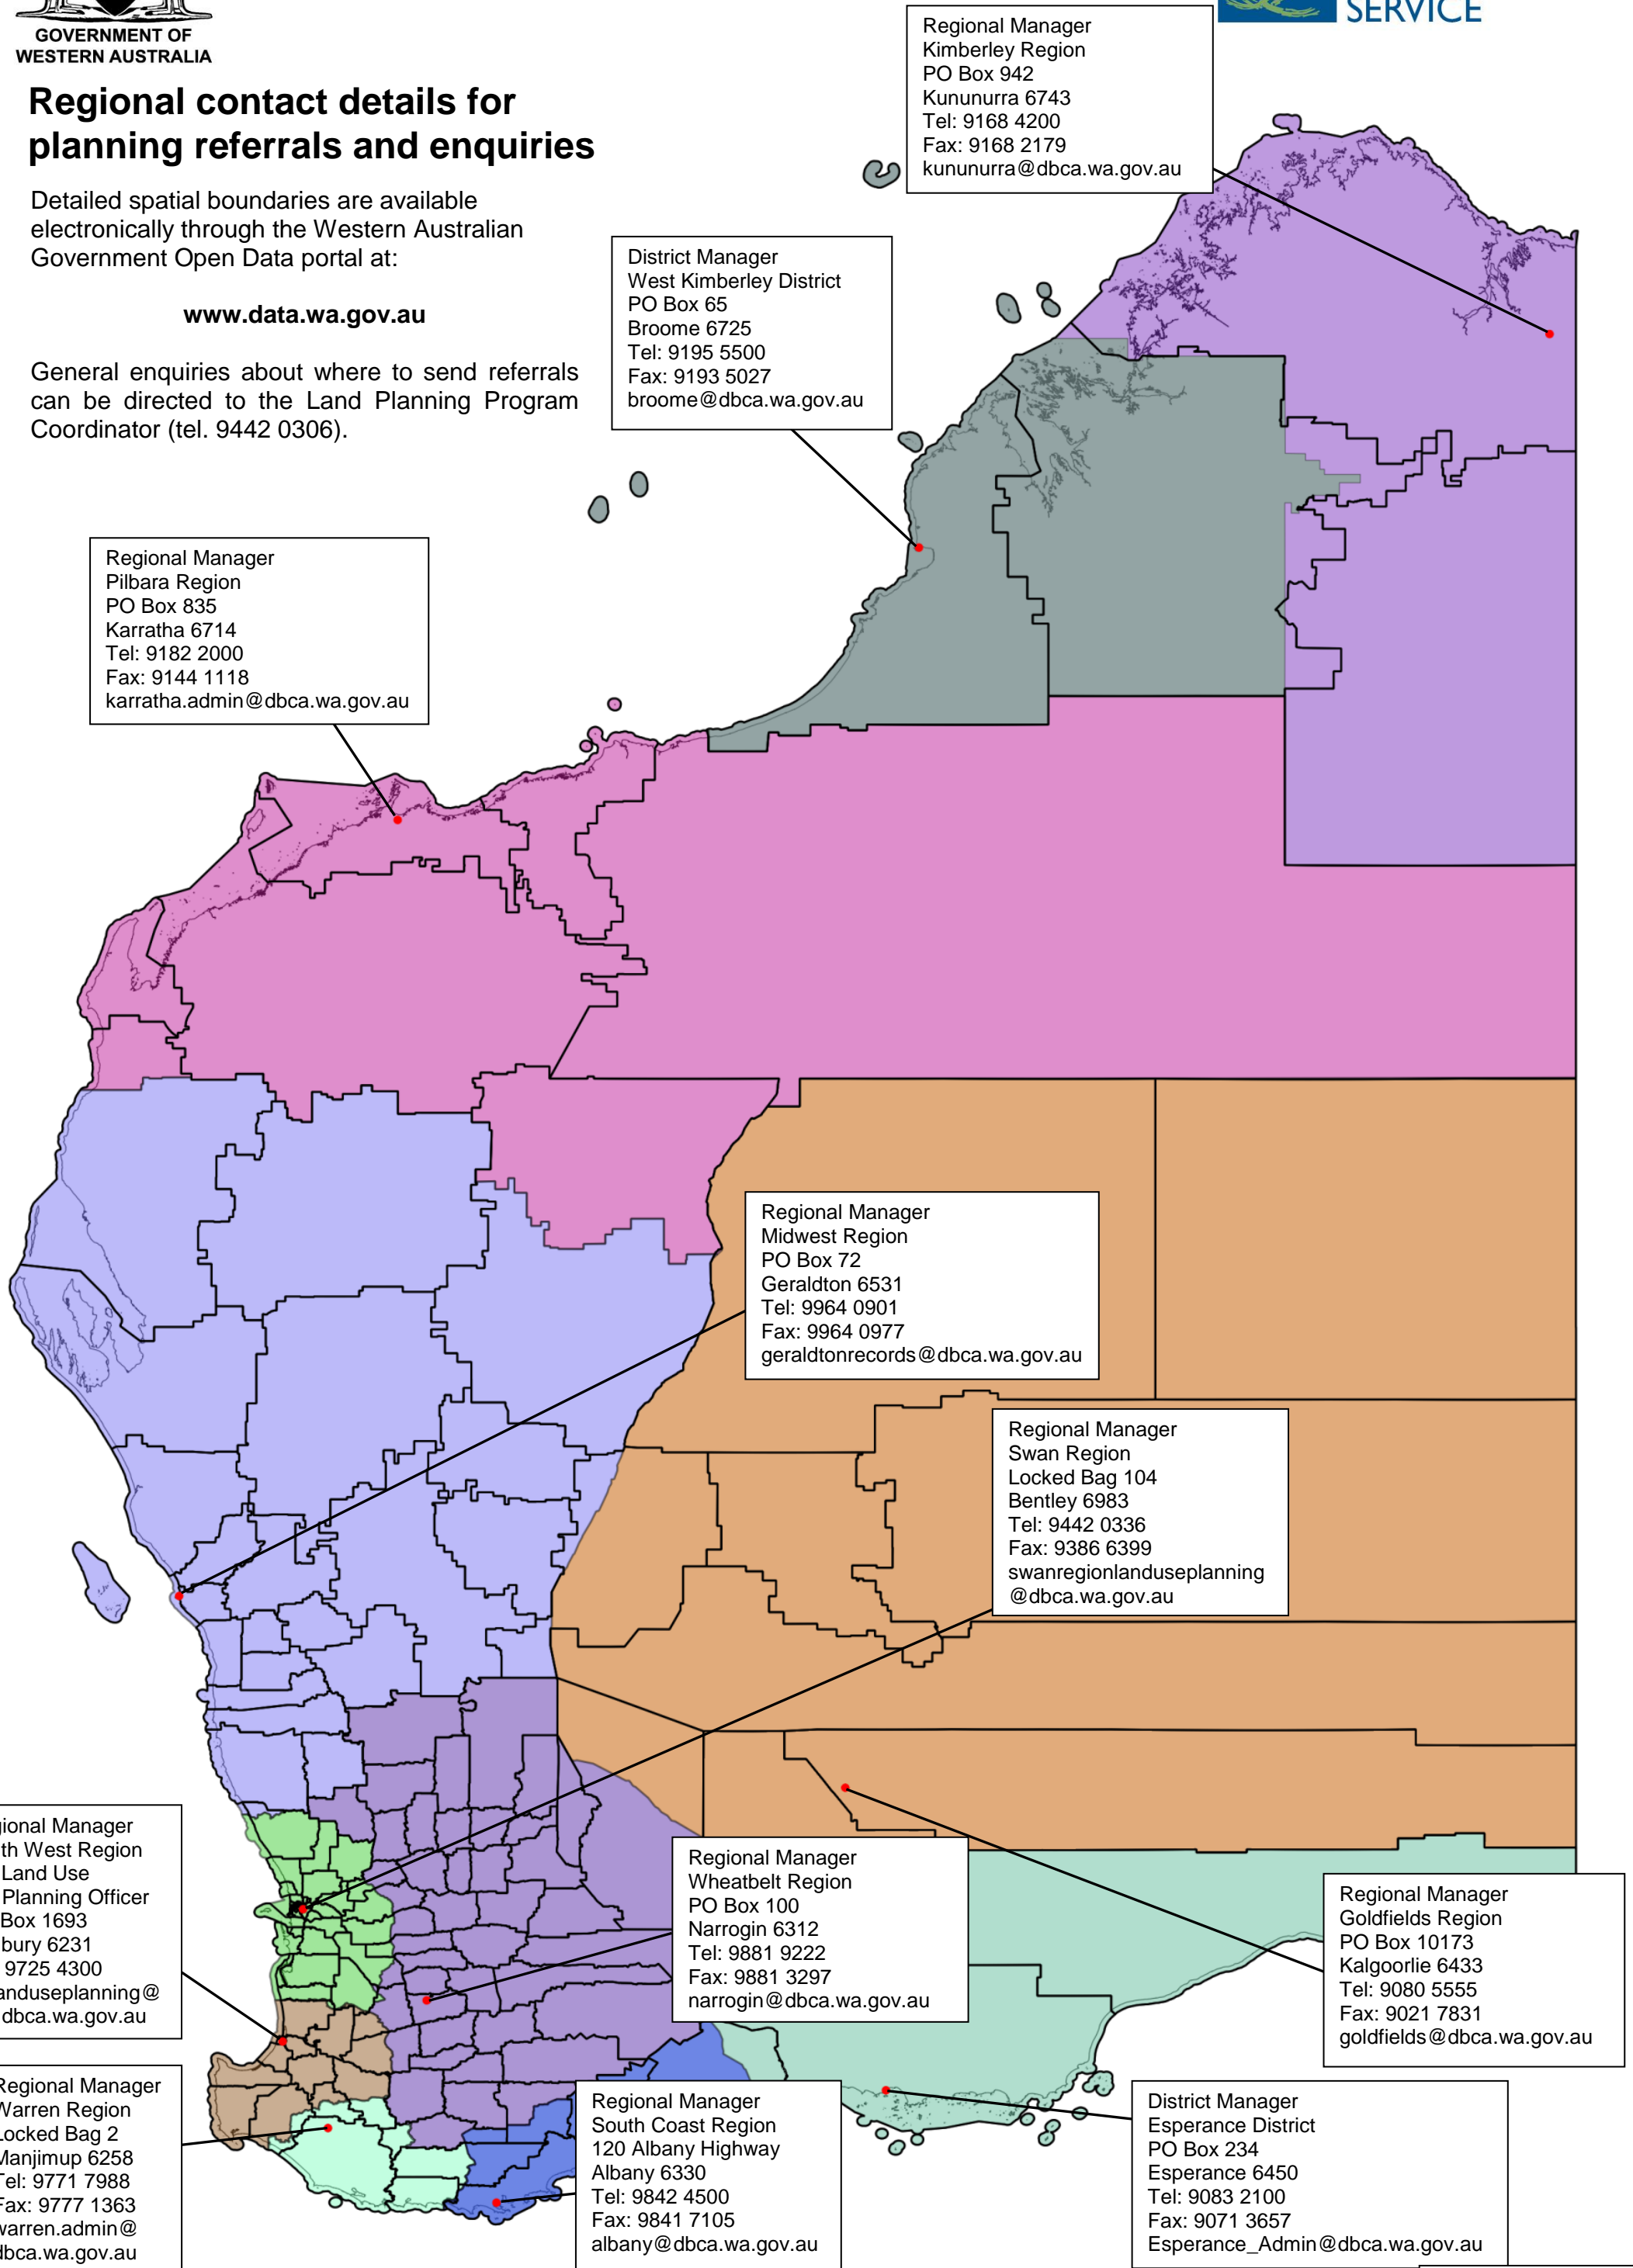

GOVERNMENT OF WESTERN AUSTRALIA

Department of Biodiversity, Conservation and Attractions

Regional contact details for planning referrals and enquiries

Detailed spatial boundaries are available electronically through the Western Australian Government Open Data portal at:

www.data.wa.gov.au

General enquiries about where to send referrals can be directed to the Land Planning Program Coordinator (tel. 9442 0306).

Regional Manager
 Kimberley Region
 PO Box 942
 Kununurra 6743
 Tel: 9168 4200
 Fax: 9168 2179
 kununurra@dbca.wa.gov.au

District Manager
 West Kimberley District
 PO Box 65
 Broome 6725
 Tel: 9195 5500
 Fax: 9193 5027
 broome@dbca.wa.gov.au

Regional Manager
 Pilbara Region
 PO Box 835
 Karratha 6714
 Tel: 9182 2000
 Fax: 9144 1118
 karratha.admin@dbca.wa.gov.au

Regional Manager
 South West Region
 Att: Land Use
 Planning Officer
 PO Box 1693
 Bunbury 6231
 Tel: 9725 4300
 swlanduseplanning@dbca.wa.gov.au

Regional Manager
 Wheatbelt Region
 PO Box 100
 Narrogin 6312
 Tel: 9881 9222
 Fax: 9881 3297
 narrogin@dbca.wa.gov.au