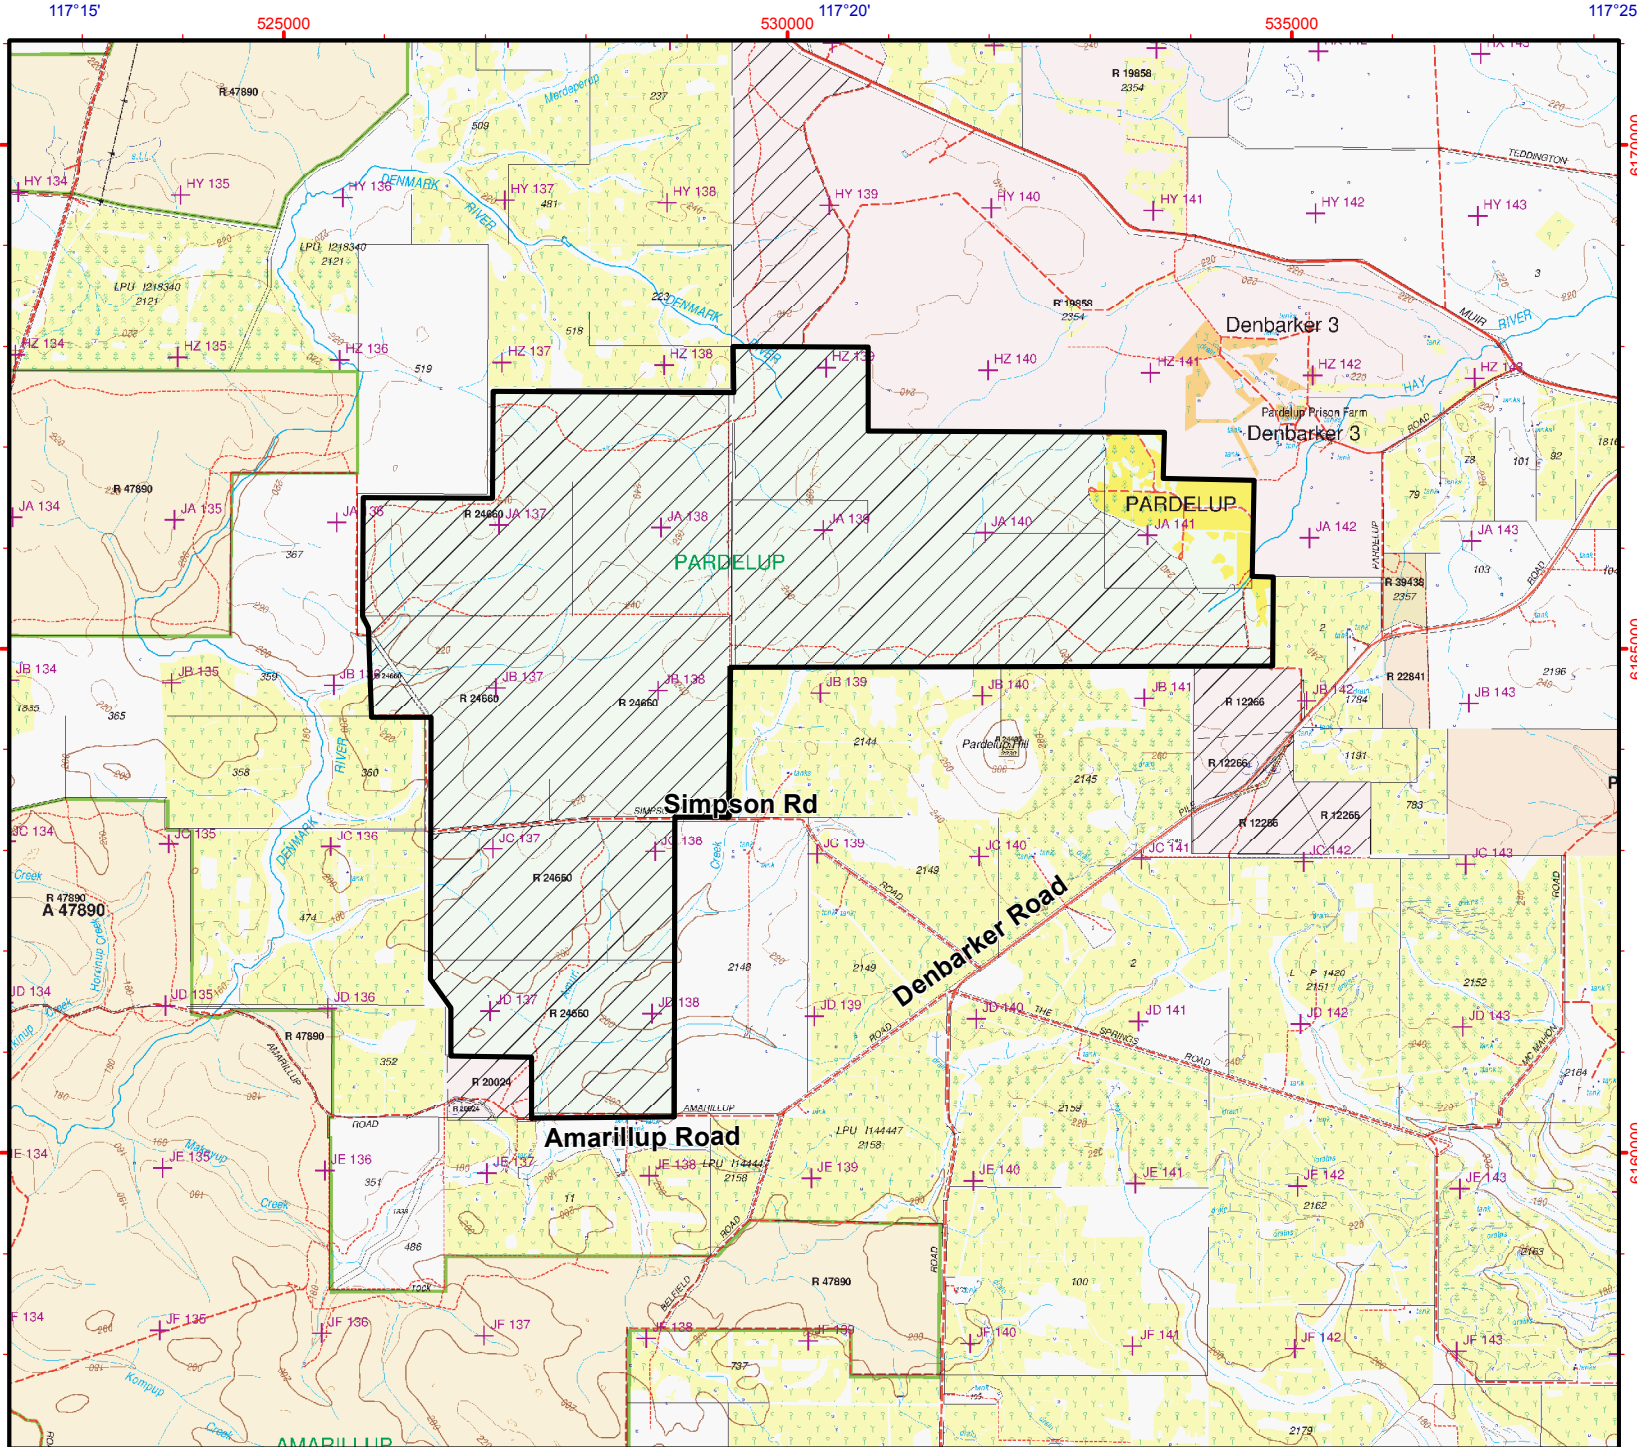

PARDELUP BLOCK FIREWOOD AREA

Legend

 Pardelup Block firewood area

This block is bounded by Reserve 19858 and private property locations 518 & 519 to the north, private property locations 367, 359, 360, 474 and 352 to the west. Reserve 20024 and Amarillup Road to the south, private property locations 2148, 2144 and 1764 to the east.

Projection: Universal Transverse Mercator
MGA Zone 50. Datum: GDA94

(A4)
1:75,000

Produced by the Frankland
District Department of
Parks and Wildlife

Produced at 8:33am, on July 23, 2013

Graticule shown at 5 minutes intervals
Grid shown at 5000 metre intervals

The Dept. of Parks and Wildlife does not guarantee that this map is without flaw of any kind and disclaims all liability for any errors, loss or other consequence which may arise from relying on any information depicted.

Roads and tracks on land managed by DEC may contain unmarked hazards and their surface condition is variable. Exercise caution and drive to conditions on all roads.

Kilometres